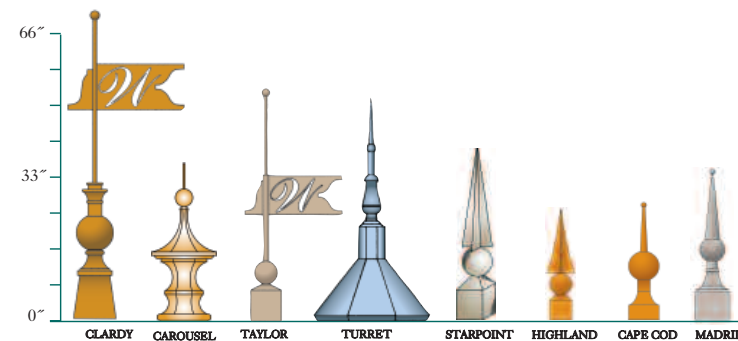

Visit CopperCraft.com for:

- Product and service information
- CAD drawings and specifications
- News and current projects
- Locate a Sales Representative in your area

DORMERLITE™

ARCHTOP $\frac{W}{38.5"} \frac{H}{64.5"}$

GABLE $\frac{W}{45.75"} \frac{H}{78.75"}$

RANCH $\frac{W}{45.75"} \frac{H}{72"}$

ROUNDTOP $\frac{W}{45.75"} \frac{H}{63.125"}$

STEEPLES

FINIALS AND SPIRES

CUPOLAS

COPPERCRAFT

BY FABRAL A EURAMAX COMPANY

SUNBURST $\frac{W}{32"} \frac{H}{36"}$

MARQUIS $\frac{W}{36"} \frac{H}{24"}$

HILLSHIRE $\frac{W}{29"} \frac{H}{36"}$

VINTAGE $\frac{W}{60"} \frac{H}{48"}$

MONTICELLO $\frac{W}{30"} \frac{H}{54"}$

VERSAILLES $\frac{W}{46"} \frac{H}{42"}$