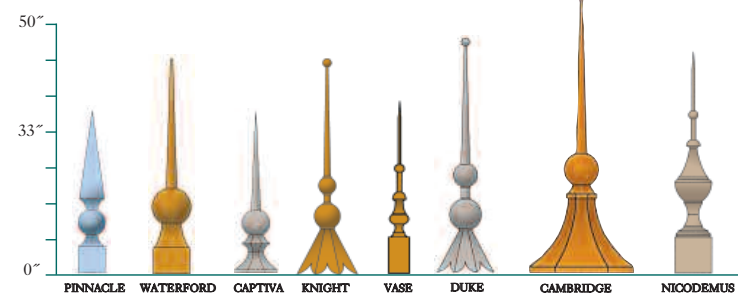

Visit CopperCraft.com for:

- Product and service information
- CAD drawings and specifications
- News and current projects
- Locate a Sales Representative in your area

DORMERLITE™

ARCHTOP $\frac{W}{38.5"} \frac{H}{64.5"}$

GABLE $\frac{W}{45.75"} \frac{H}{78.75"}$

RANCH $\frac{W}{45.75"} \frac{H}{72"}$

ROUNDTOP $\frac{W}{45.75"} \frac{H}{63.125"}$

STEEPLES

FINIALS AND SPIRES

CUPOLAS

COPPERCRAFT

BY FABRAL A EURAMAX COMPANY

SUNBURST $\frac{W}{32"} \frac{H}{36"}$

MARQUIS $\frac{W}{36"} \frac{H}{24"}$

HILLSHIRE $\frac{W}{29"} \frac{H}{36"}$

VINTAGE $\frac{W}{60"} \frac{H}{48"}$

MONTICELLO $\frac{W}{30"} \frac{H}{54"}$

VERSAILLES $\frac{W}{46"} \frac{H}{42"}$