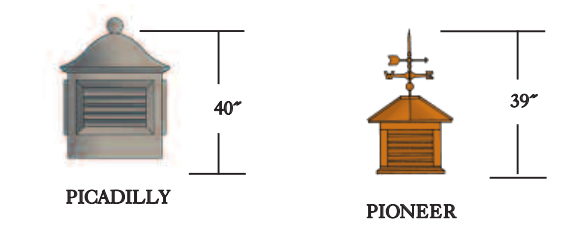

Visit CopperCraft.com for:

- Product and service information
- CAD drawings and specifications
- News and current projects
- Locate a Sales Representative in your area

DORMERLITE™

ARCHTOP $\frac{W}{38.5"} \frac{H}{64.5"}$

GABLE $\frac{W}{45.75"} \frac{H}{78.75"}$

RANCH $\frac{W}{45.75"} \frac{H}{72"}$

ROUNDTOP $\frac{W}{45.75"} \frac{H}{63.125"}$

STEEPLES

FINIALS AND SPIRES

CUPOLAS

COPPERCRAFT

BY FABRAL A EURAMAX COMPANY

SUNBURST $\frac{W}{32"} \frac{H}{36"}$

MARQUIS $\frac{W}{36"} \frac{H}{24"}$

HILLSHIRE $\frac{W}{29"} \frac{H}{36"}$

VINTAGE $\frac{W}{60"} \frac{H}{48"}$

MONTICELLO $\frac{W}{30"} \frac{H}{54"}$

VERSAILLES $\frac{W}{46"} \frac{H}{42"}$