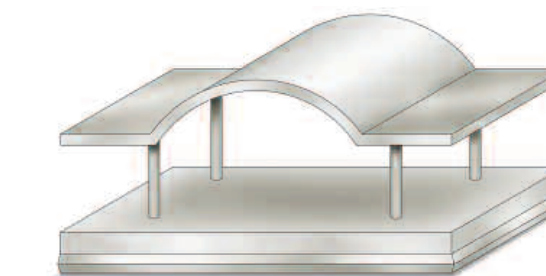

HEATH: 15" W, 9 1/2" H, 9 3/4" Depth

INDUSTRIAL: 12 1/2" W, 12" H, 7 1/2" Depth

MANCHESTER: 24" W, 7 1/8" H, 19 1/2" Depth

MEDIEVAL: 15" W, 16" H, 8 3/4" Depth

NOTTINGHAM: 11 1/4" W, 13" H, 7 3/4" Depth

PARISIAN: 15 1/2" W, 18" H, 9" Depth

ROYAL: 15" W, 15 1/2" H, 9 5/8" Depth

SOUTHAMPTON: 28" W, 21 3/4" H, 15 1/2" Depth

STONEHENGE: 9 1/2" W, 10" H, 6 5/8" Depth

STRATFORD: 18 1/2" W, 18 1/2" H, 11 3/4" Depth

WARICK: 10" W, 10" H, 7" Depth

WINDSOR: 15" W, 13" H, 9 1/2" Depth

YORKSHIRE: 15" W, 10 1/2" H, 9 3/4" Depth

CHIMNEY CAPS

LIBERTY

W	H	L
24"	24"	36"

TUSCAN

W	H	L
18"	22"	30"

ASPEN

W	H	L
24"	24"	36"

VISTA

W	H	L
60"	33"	36"

MISSION

W	H	L
24"	17.75"	30"