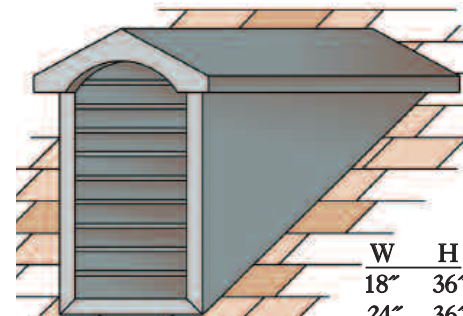

EYEBROW

W	H
24"	9"
36"	12"
48"	15"
54"	18"
72"	24"
90"	30"

COMMERCIAL DORMERS

GABLE

W	H
24"	12"
36"	18"
48"	24"

GABLETOP/W ARCH

W	H
18"	36"
24"	36"
24"	48"
30"	60"
36"	72"

HALF ROUND

W	H
18"	9"
24"	12"
36"	18"
48"	24"
60"	30"
72"	36"
84"	42"
96"	48"

ROUND TOP

W	H
18"	36"
24"	36"
24"	48"
30"	60"
36"	60"
36"	72"

BUTTERFLY

W	H
12"	15"

WINGED

W	H
37"	15"

ARCHTOP